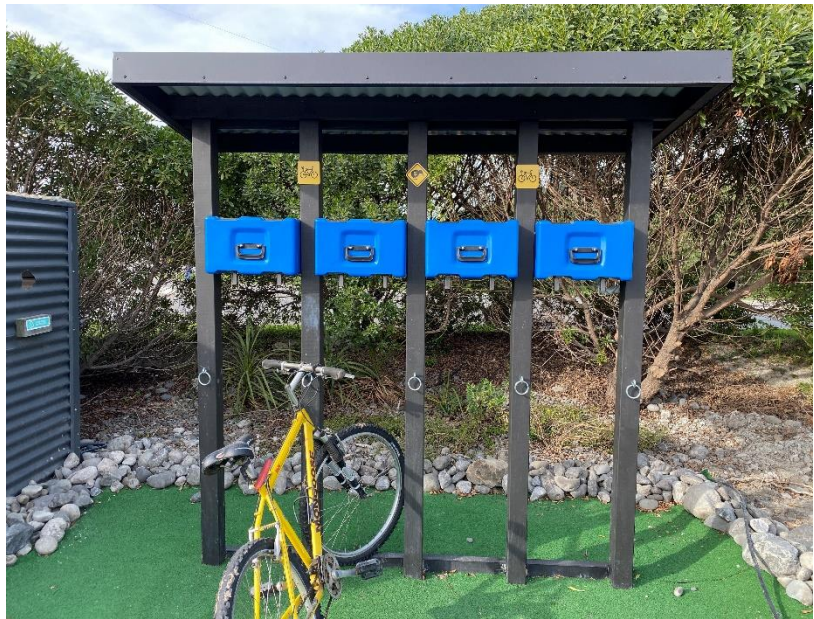

KiwiCash e-Bike Dock

The KiwiCash e-bike dock offers a complete overnight solution for e bike users while on a trail. These docks have been designed to provide shelter, security and charging all housed in one simple to use unit.

The chargers operate by the KiwiCash system meaning all transaction data is displayed to the operator in real time.

The user can simply tap to operate and even book in advance to ensure a space for their visit.

The dock can be installed almost anywhere with a power connection and on any surface. The docks arrive fully constructed with local contractors installing on site. Optional extras include bike wash connection, security cameras, remote internet connection and lights.

The standard model showing houses four bikes at one time but can be extended to suit the operator's needs. All our products are produced using quality New Zealand products manufactured in Blenheim.

We are 100% Kiwi made, owned and operated. All our technology is designed and produced within New Zealand, the web service are hosted in Wellington and our Blenheim based team is available 24/7 guaranteeing great ongoing service and support.